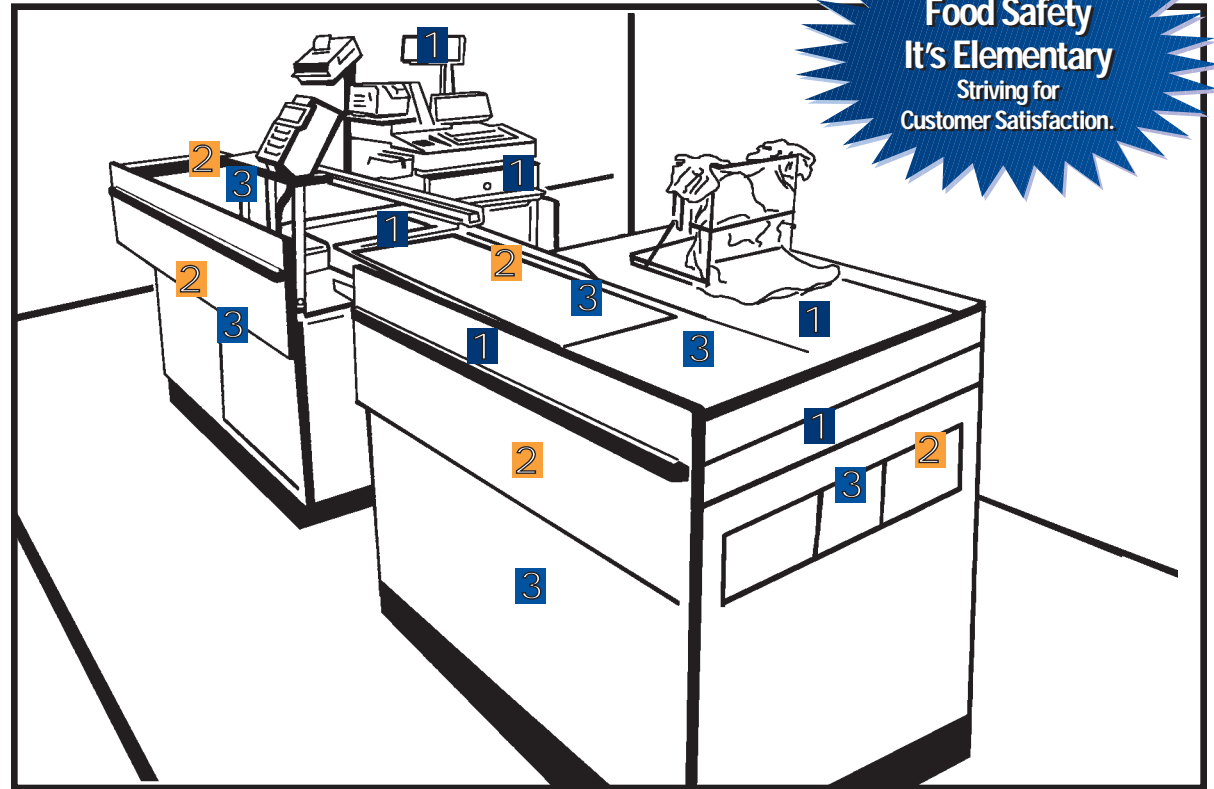

Check Lane Cleaning Procedures

1 FULLSPARKLE WINDOW CLEANER

Cleans and Polishes All Hard Surfaces.

2 NEUTRA SCRUB

Cleans All Hard Surfaces.

3 FULLSAN

EPA Registered Disinfectant Cleaner.

READ and FOLLOW all label directions before using products.