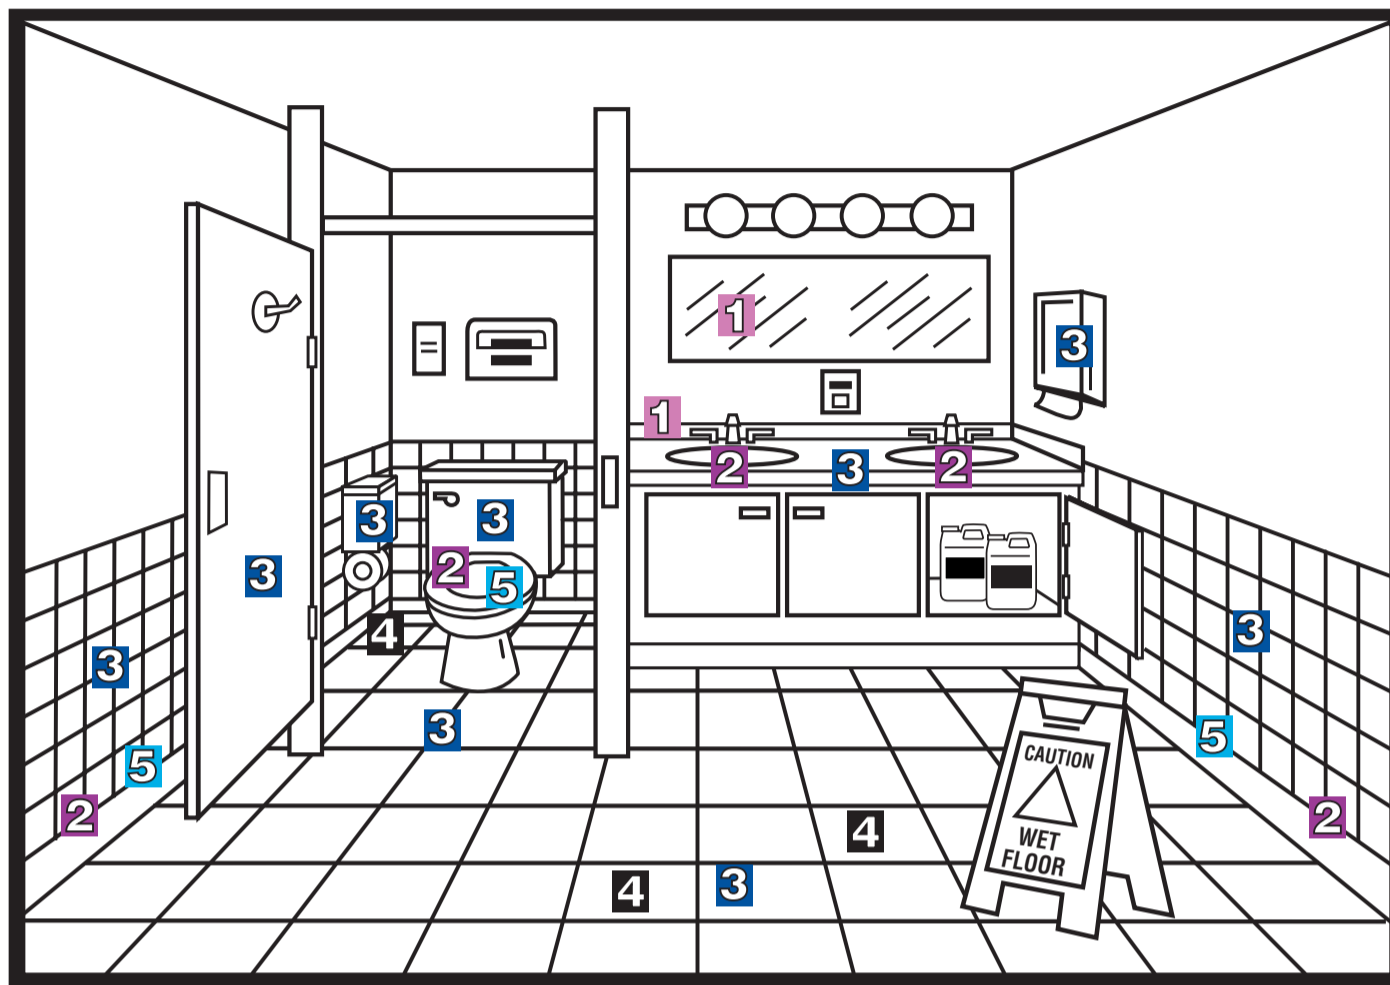

FULLER BRUSH COMMERCIAL

Restroom Cleaning Procedure

READ and FOLLOW all label directions before using products.

1 FULLSPARKLE

Cleans and polishes all glass and mirrors.

Use Areas:
Glass and Mirrors

2 SPRAY 'n DISSOLVE

Ready-to-use soap scum and rust stain remover.

Use Areas:
Sinks, Tile, Porcelain Surfaces,
Baseboard and Grout.

3 FULLSAN

EPA Registered product that disinfects and deodorizes hard surfaces in one easy step.

Use Areas:
Toilets and Urinals, Daily use on Walls,
Floors and Hard Non-Porous Surfaces.

4 FULLPOWER

Heavy duty foaming cleaner, effectively penetrates and lifts soil and soap scum.

Use Areas:
Floors, Sinks, Walls, and
Hard Non-Porous Surfaces.

5 PORCELAIN AND TILE CLEANER

Ready-to-use soap scum and rust stain remover.

Use Areas:
Sinks, Tile, Porcelain Surfaces,
Baseboard and Grout.

Distributed By:

MSDS Fax Retrieval: **800-551-0101** CHEMTREC Day or Night: **800-424-9300**
TECH HOTLINE: **800-810-4829**